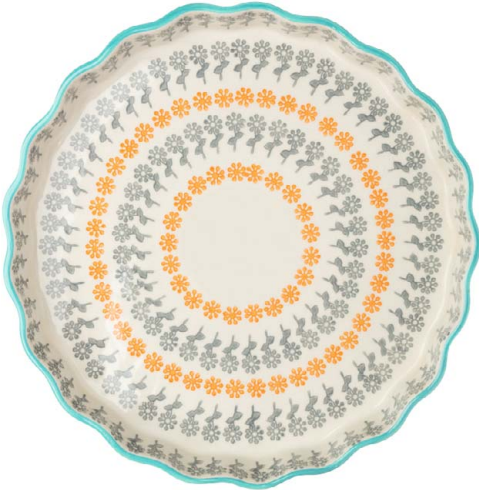

POR566
Quicheform FLORAL
Ø 22 x 4 cm