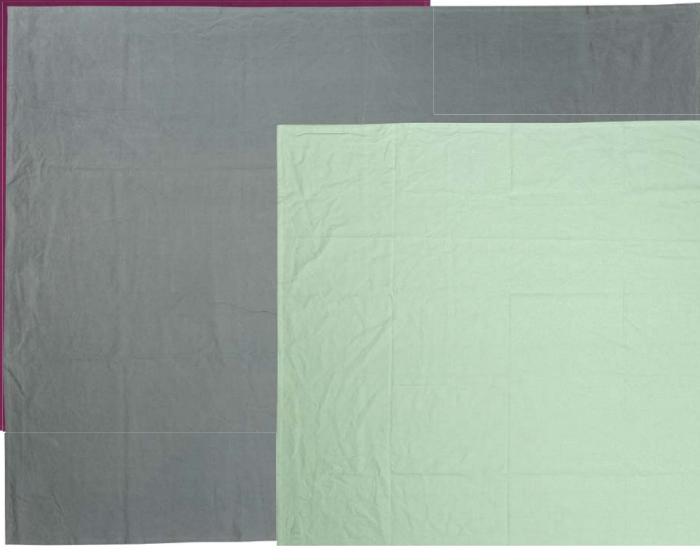

TEX103
Tischdecke 170 cm grey
170 x 130 cm, GOTS