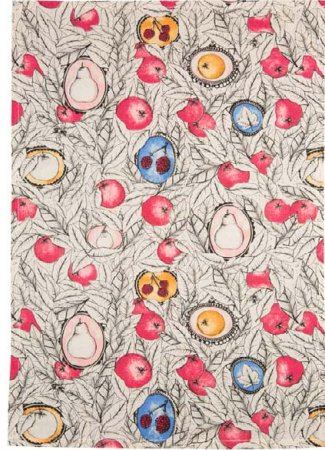

MX652
Geschirrtuch FRUITS
70 x 50 cm, GOTS